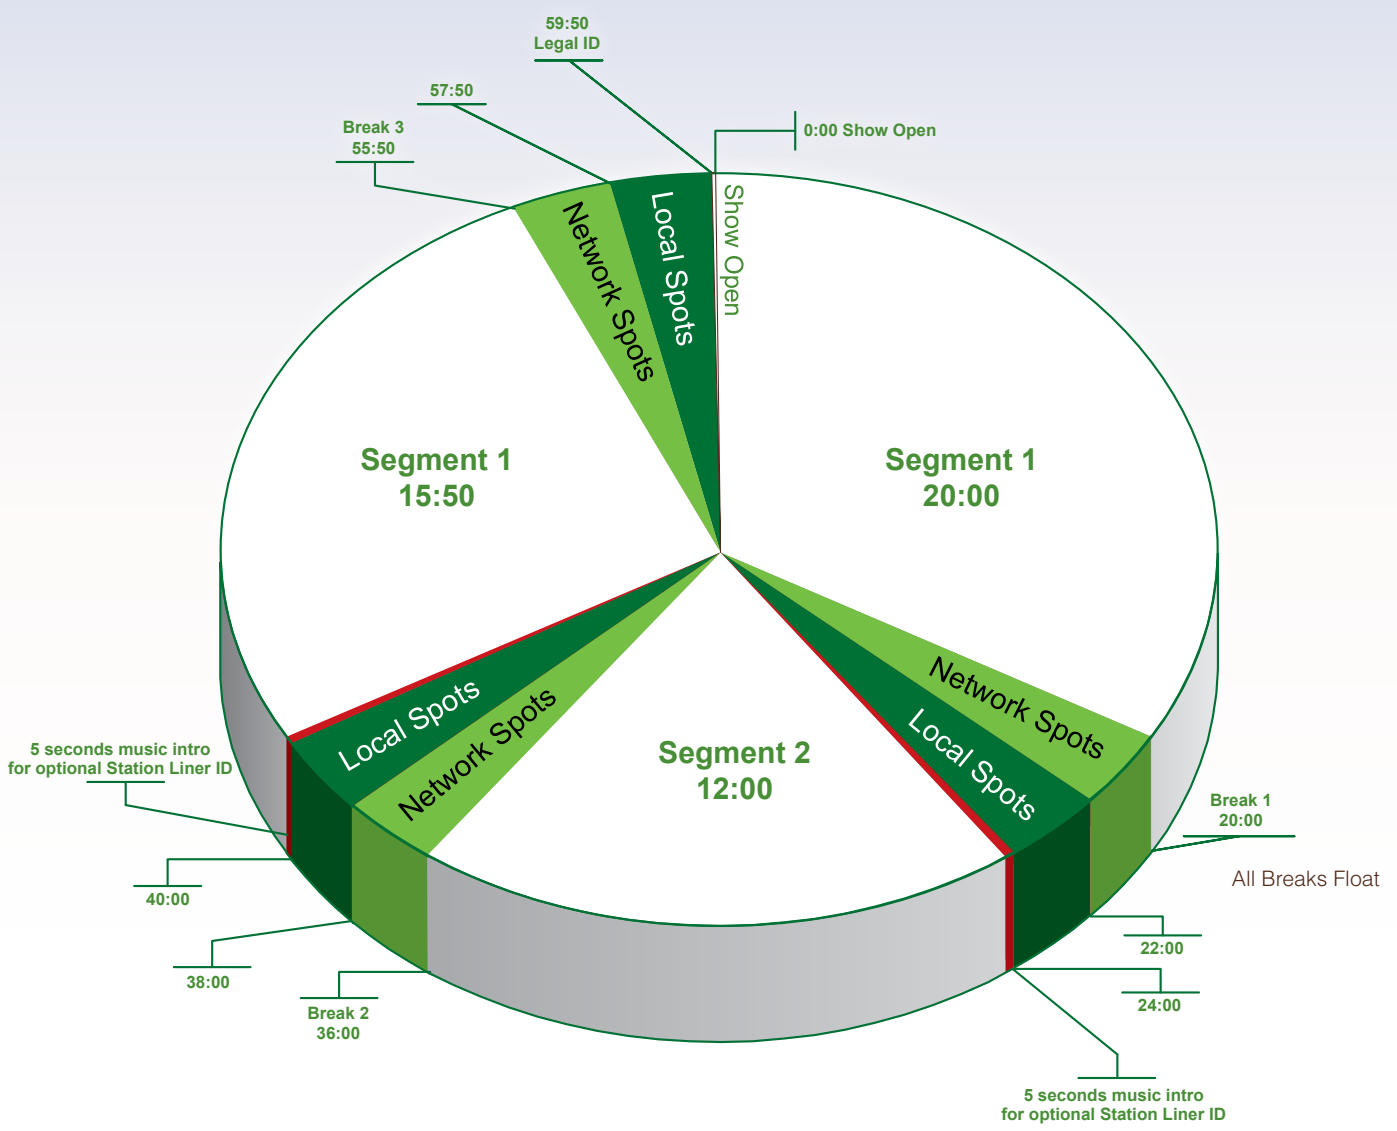

Effective April 1, 2013 • Hours 1-2

FOR AFFILIATE RELATIONS PLEASE CALL:
 Nashville Radio Syndication
Phone: 615.673.3450
Fax: 615.673.3510
E-mail: mjasko@classiccountrijamboree.com

ClassicCountryJamboree.com